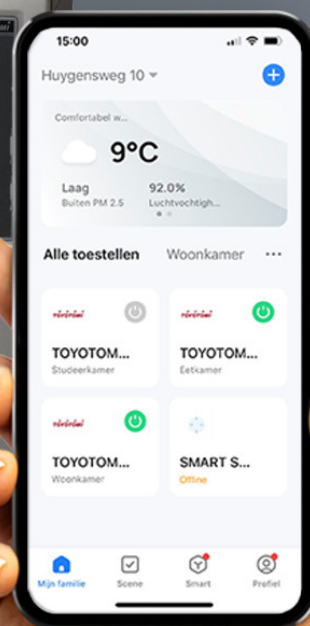

Heater accessories Wifi Module

WIFI-MODULE

Using the WiFi technology, you can create the ideal conditions in your remote room. Select whenever you want, even outside your home, through mobile or tablet, the different functions like power ON/OFF, the desired mode or temperature.

Wifi Module for Forced Flue Vented Type Paraffin Heater

EAN code	4963505147808
Gross weight	300 gr
Packaging dimensions	260x 79 x 197 (WxDxH)
Accessories	User & Installation Manual enclosed
Can be installed only by professional installer on	FF-V30(D), FF-V30T(D), FF-55(D), FF-55T(D), FF-95(D)